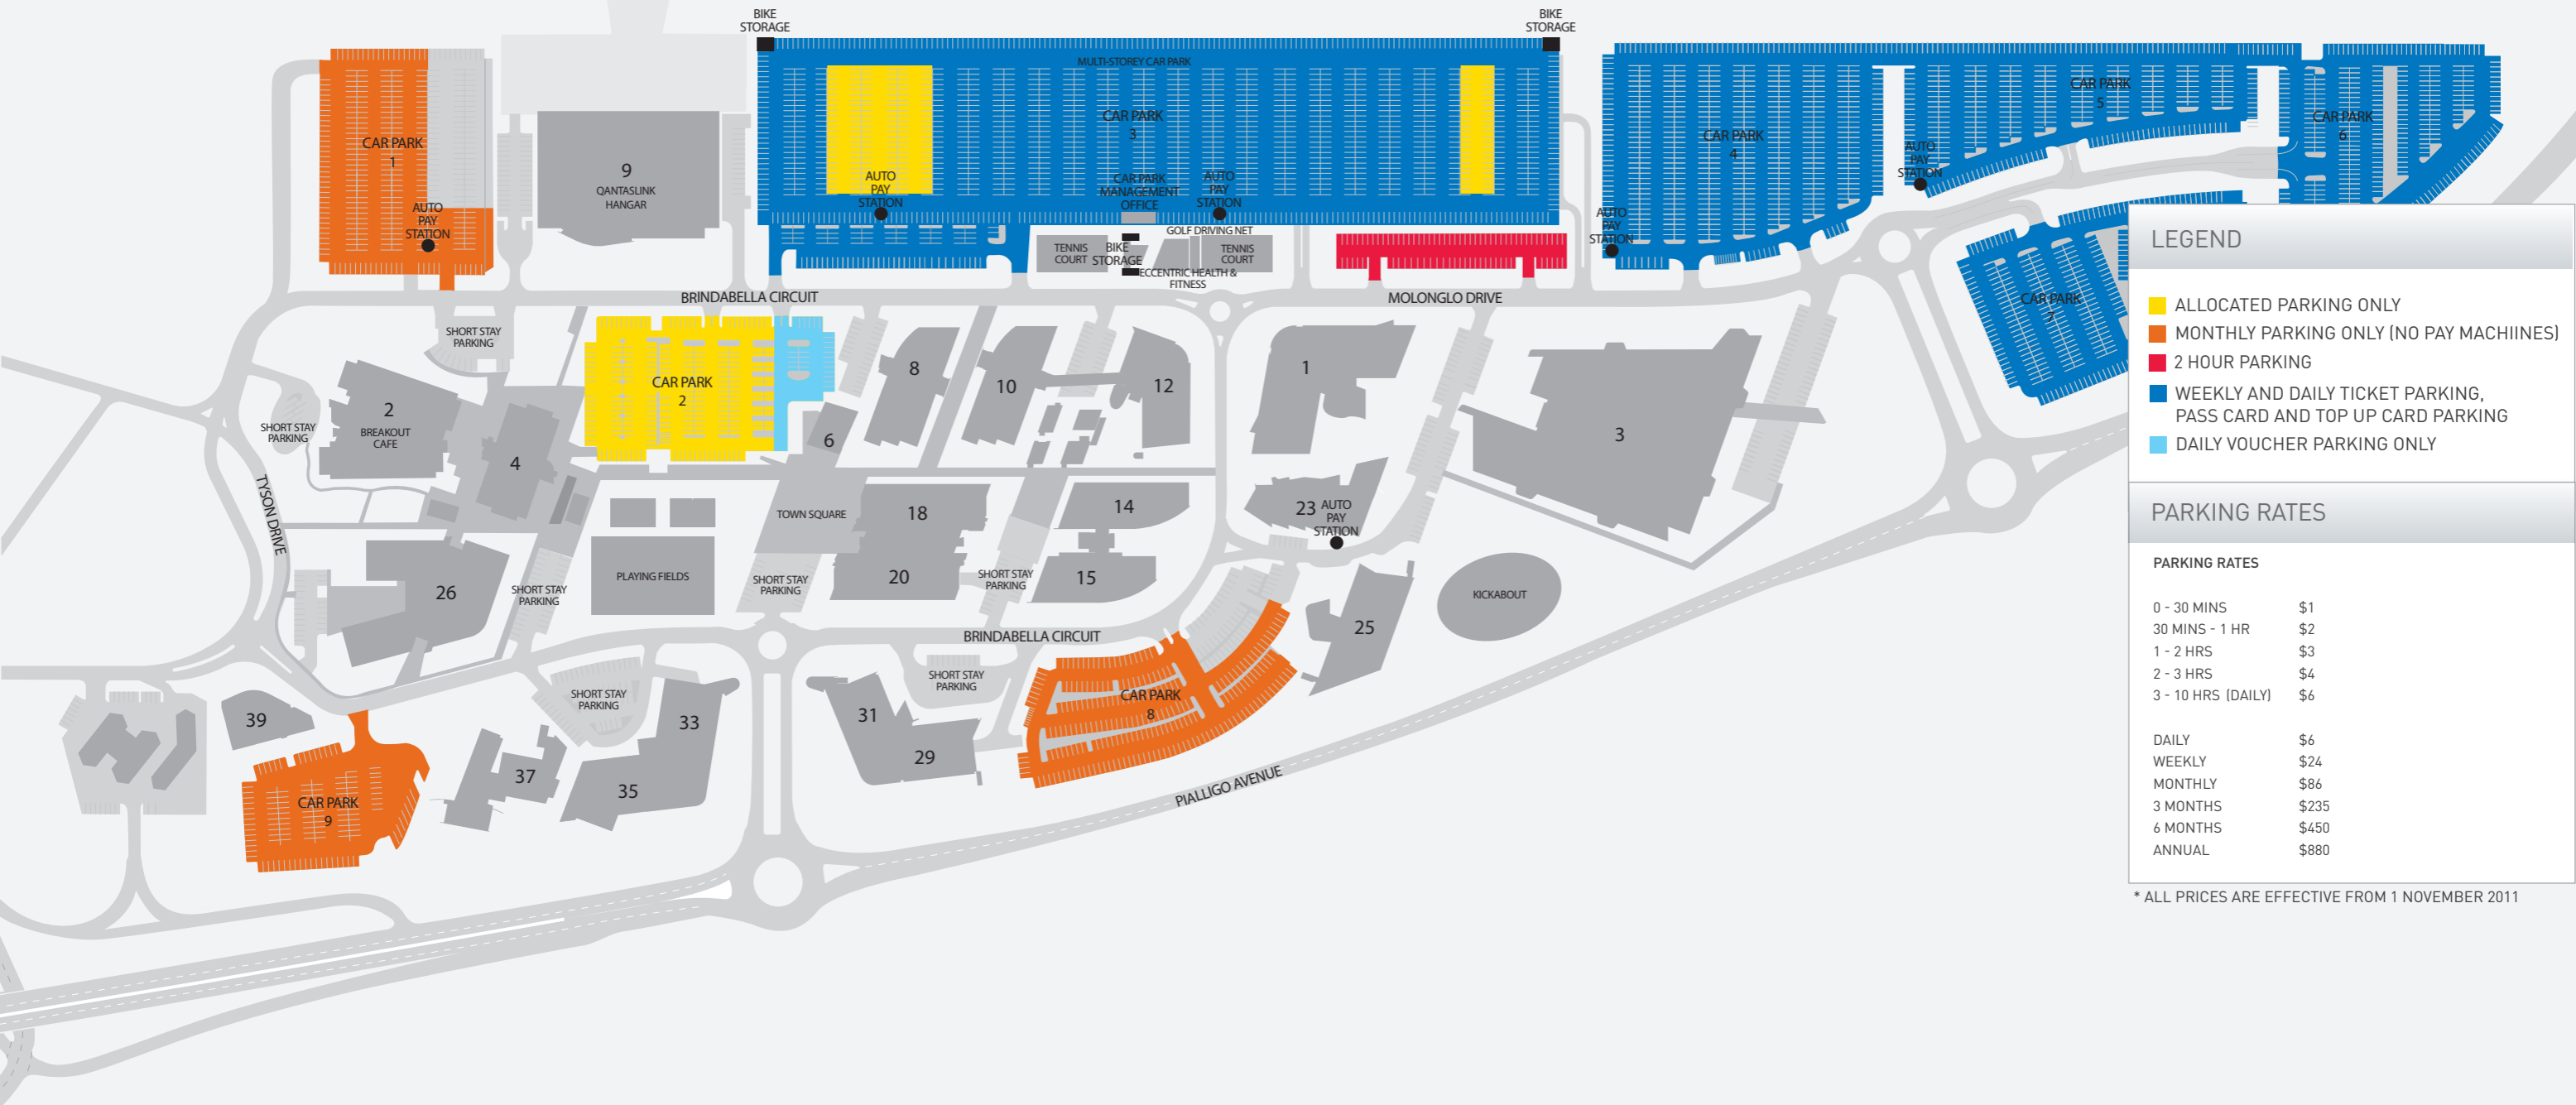

BRINDABELLA BUSINESS PARK

Parking at Brindabella Business Park

LEGEND

- ALLOCATED PARKING ONLY
- MONTHLY PARKING ONLY (NO PAY MACHIINES)
- 2 HOUR PARKING
- WEEKLY AND DAILY TICKET PARKING, PASS CARD AND TOP UP CARD PARKING
- DAILY VOUCHER PARKING ONLY

PARKING RATES

PARKING RATES	
0 - 30 MINS	\$1
30 MINS - 1 HR	\$2
1 - 2 HRS	\$3
2 - 3 HRS	\$4
3 - 10 HRS (DAILY)	\$6
DAILY	\$6
WEEKLY	\$24
MONTHLY	\$86
3 MONTHS	\$235
6 MONTHS	\$450
ANNUAL	\$880

* ALL PRICES ARE EFFECTIVE FROM 1 NOVEMBER 2011